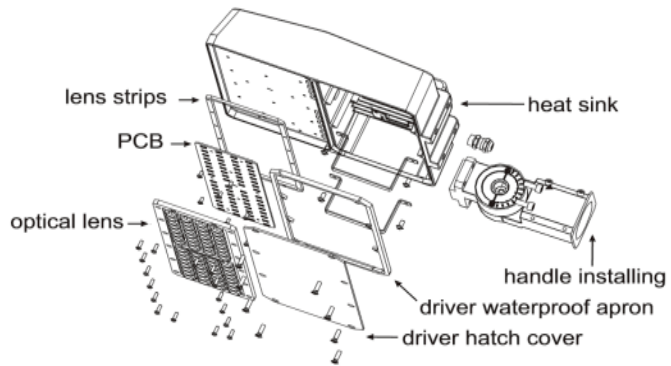

Parking Lot Area Lights

COOPERATIVE PARTNERS

Product Specifications

- 100 watt replaces up to 200 watts 100-277 VAC 12,500 Lumens
- 150 watt replaces up to 275 watts 100-277 VAC 18,750 Lumens
- 200 watt replaces up to 350 watts 100-277 VAC 25,000 Lumens
- 300 watt replaces up to 500 watts 100-277 VAC 37,500 Lumens