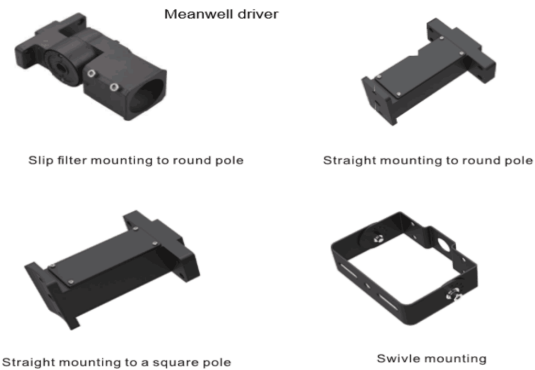

Parking Lot Area Lights

COOPERATIVE PARTNERS

Product Specifications

- 100 watt replaces up to 200 watts 100-277 VAC 12,500 Lumens
- 150 watt replaces up to 275 watts 100-277 VAC 18,750 Lumens
- 200 watt replaces up to 350 watts 100-277 VAC 25,000 Lumens
- 300 watt replaces up to 500 watts 100-277 VAC 37,500 Lumens